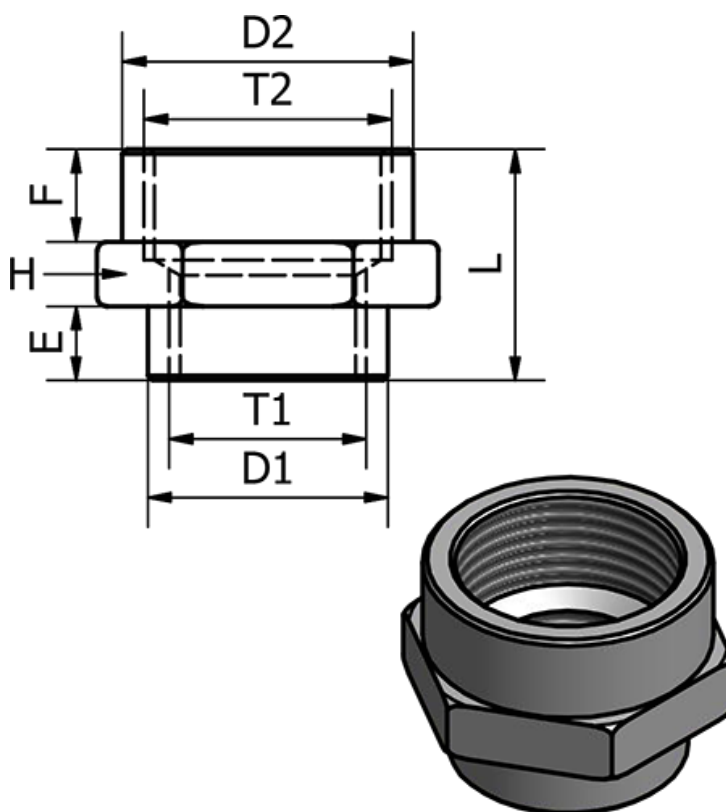

Data Sheet

Article number: 5891126TR1438

Description: Sleeve 1126TR - 1438
Reduction, G1/4" - G3/8"

Measures

D1 = 17.0

D2 = 21.5

E = 7.0

F = 8.0

H = 22

L = 21.0

T = 1/4"

T2 = 3/8"